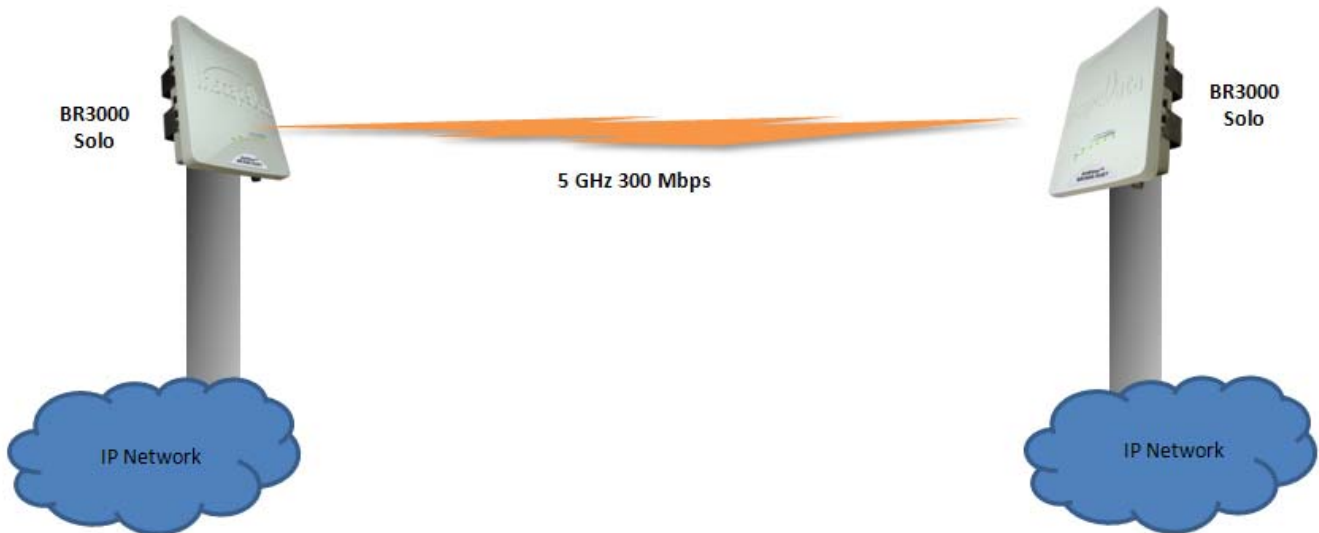

AIREETHER™ BR3000 SOLO APPLICATION NOTE

System Reference Diagram

The BR3000 Solo offers one 2x2 MIMO radio. When paired with one MIMO high gain antennas, provides high capacity one to point or point to multipoint 300 mbps backhaul. Typical deployment looks like the following:

Applications:

1. Large Video Security Application
2. Enterprise Backhaul
3. Federal & Government
4. Education, e.g., Larger Campus
5. Carrier